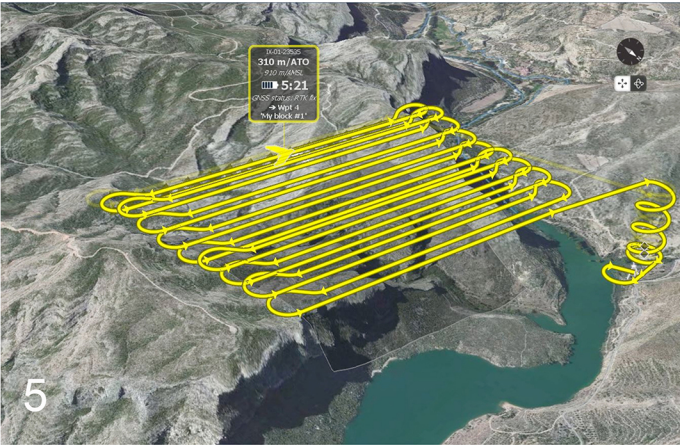

Point Cloud 3D

Virtual Reality 360

Web Mapping (GIS)

ThreeD Mesh

START MISSION RESTART MISSION RESTART BLOCK ABOUT LANDING! HOLD!

GO TO START GO TO HOME GO LAND LAND NOW! click 3x

→ Wpt 4
My block #1

Battery 80% Link quality 99%

Home distance 1190 m - 02:10 Flight time 05:21 :32:24

Ground distance - m Altitude ATO 310 m

Wind speed 5.0 m/s

Ground speed 11 m/s

Air speed 14 m/s Heading 287° W

GNSS mode RTK fix 0.009 m Altitude AMSL 909 m

Satellites 18 46.7 dBHz 40.7309834° -0.3711329°